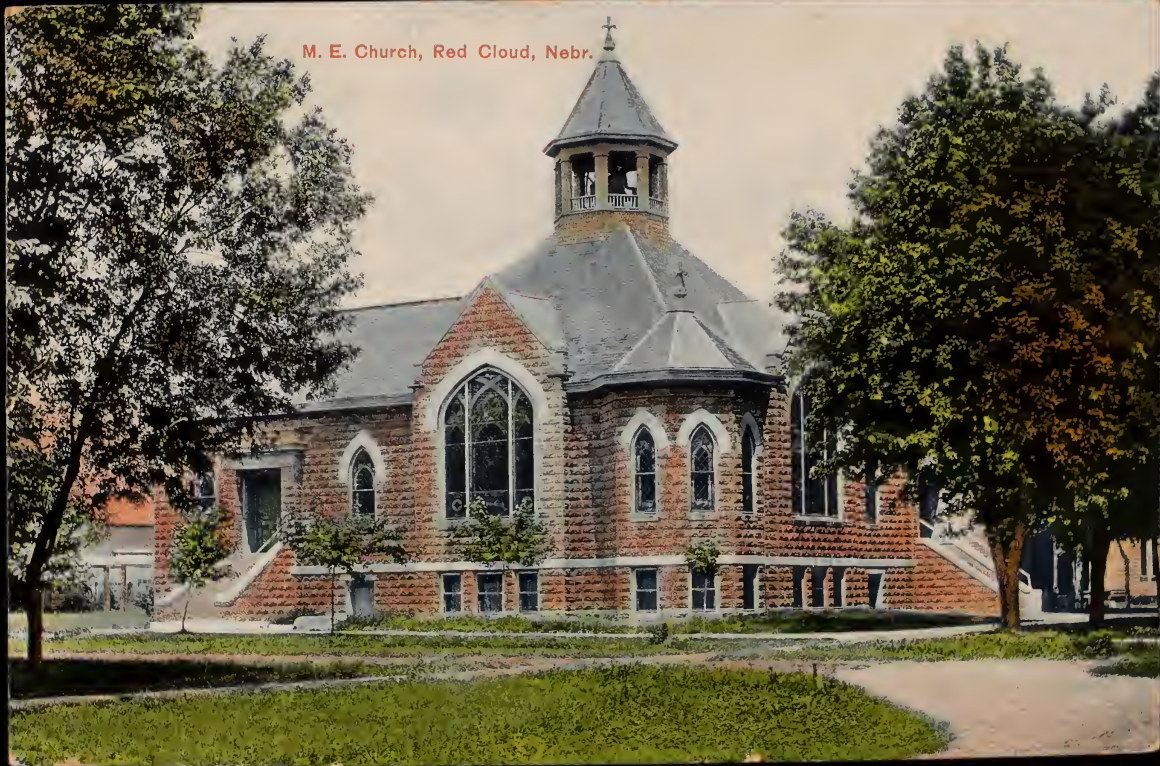

M. E. Church, Red Cloud, Nebr.

POST CARD

3-

This side is for the address

Miss Kate Schisler,

Houston.

Mo

162410